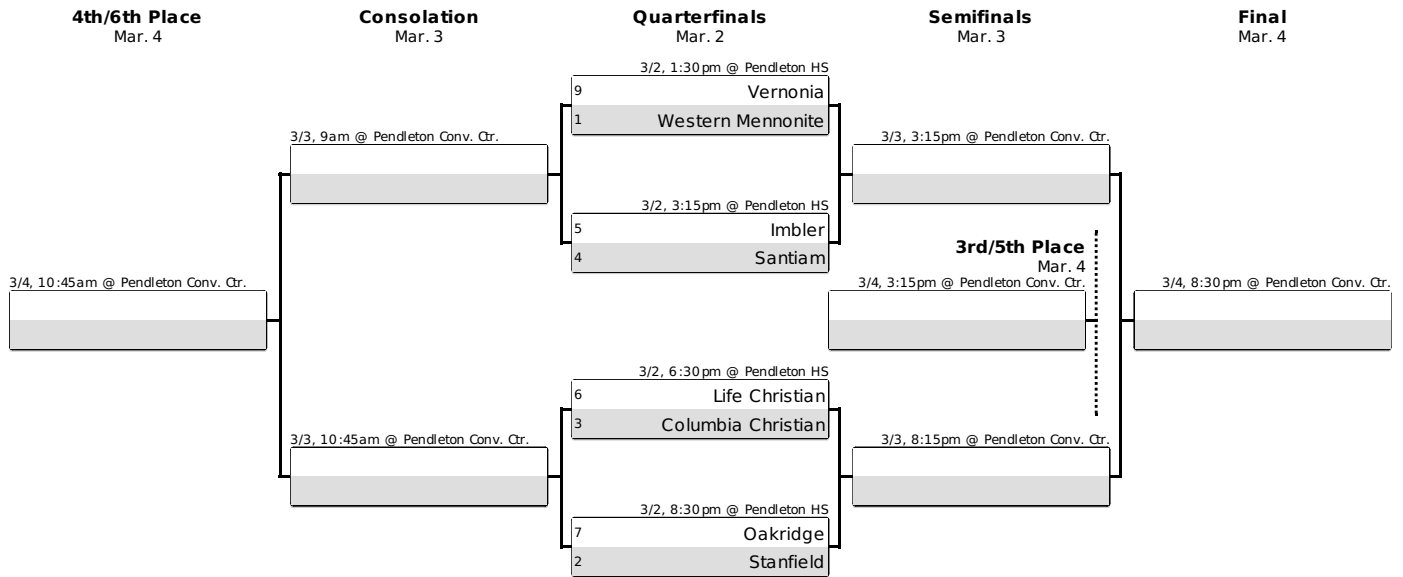

2017 OSAA / U.S. Bank / Les Schwab Tires 2A Boys Basketball State Championship

March 2-4, Pendleton Convention Center / Pendleton HS

Round 1 Feb. 24

2/25, 6 pm	
16 Bonanza	38
1 Western Mennonite	79
2/24, 7pm	
9 Vernonia	53
8 Toledo	45

2/24, 5:30pm	
12 Knappa	49
5 Imbler	51
2/24, 7pm	
13 Weston-McEwen	62
4 Santiam	78

Round 1 Feb. 24

2/24, 7pm	
37 Union	14
60 Columbia Christian	3
2/24, 5:30pm	
28 Bandon	11
50 Life Christian	6

2/24, 6 pm	
49 Regis	10
50 Oakridge	7
2/24, 6 pm	
56 Oakland	15
90 Stanfield	2

The better ranked team shall be the designated home team (bottom team in the matchup).