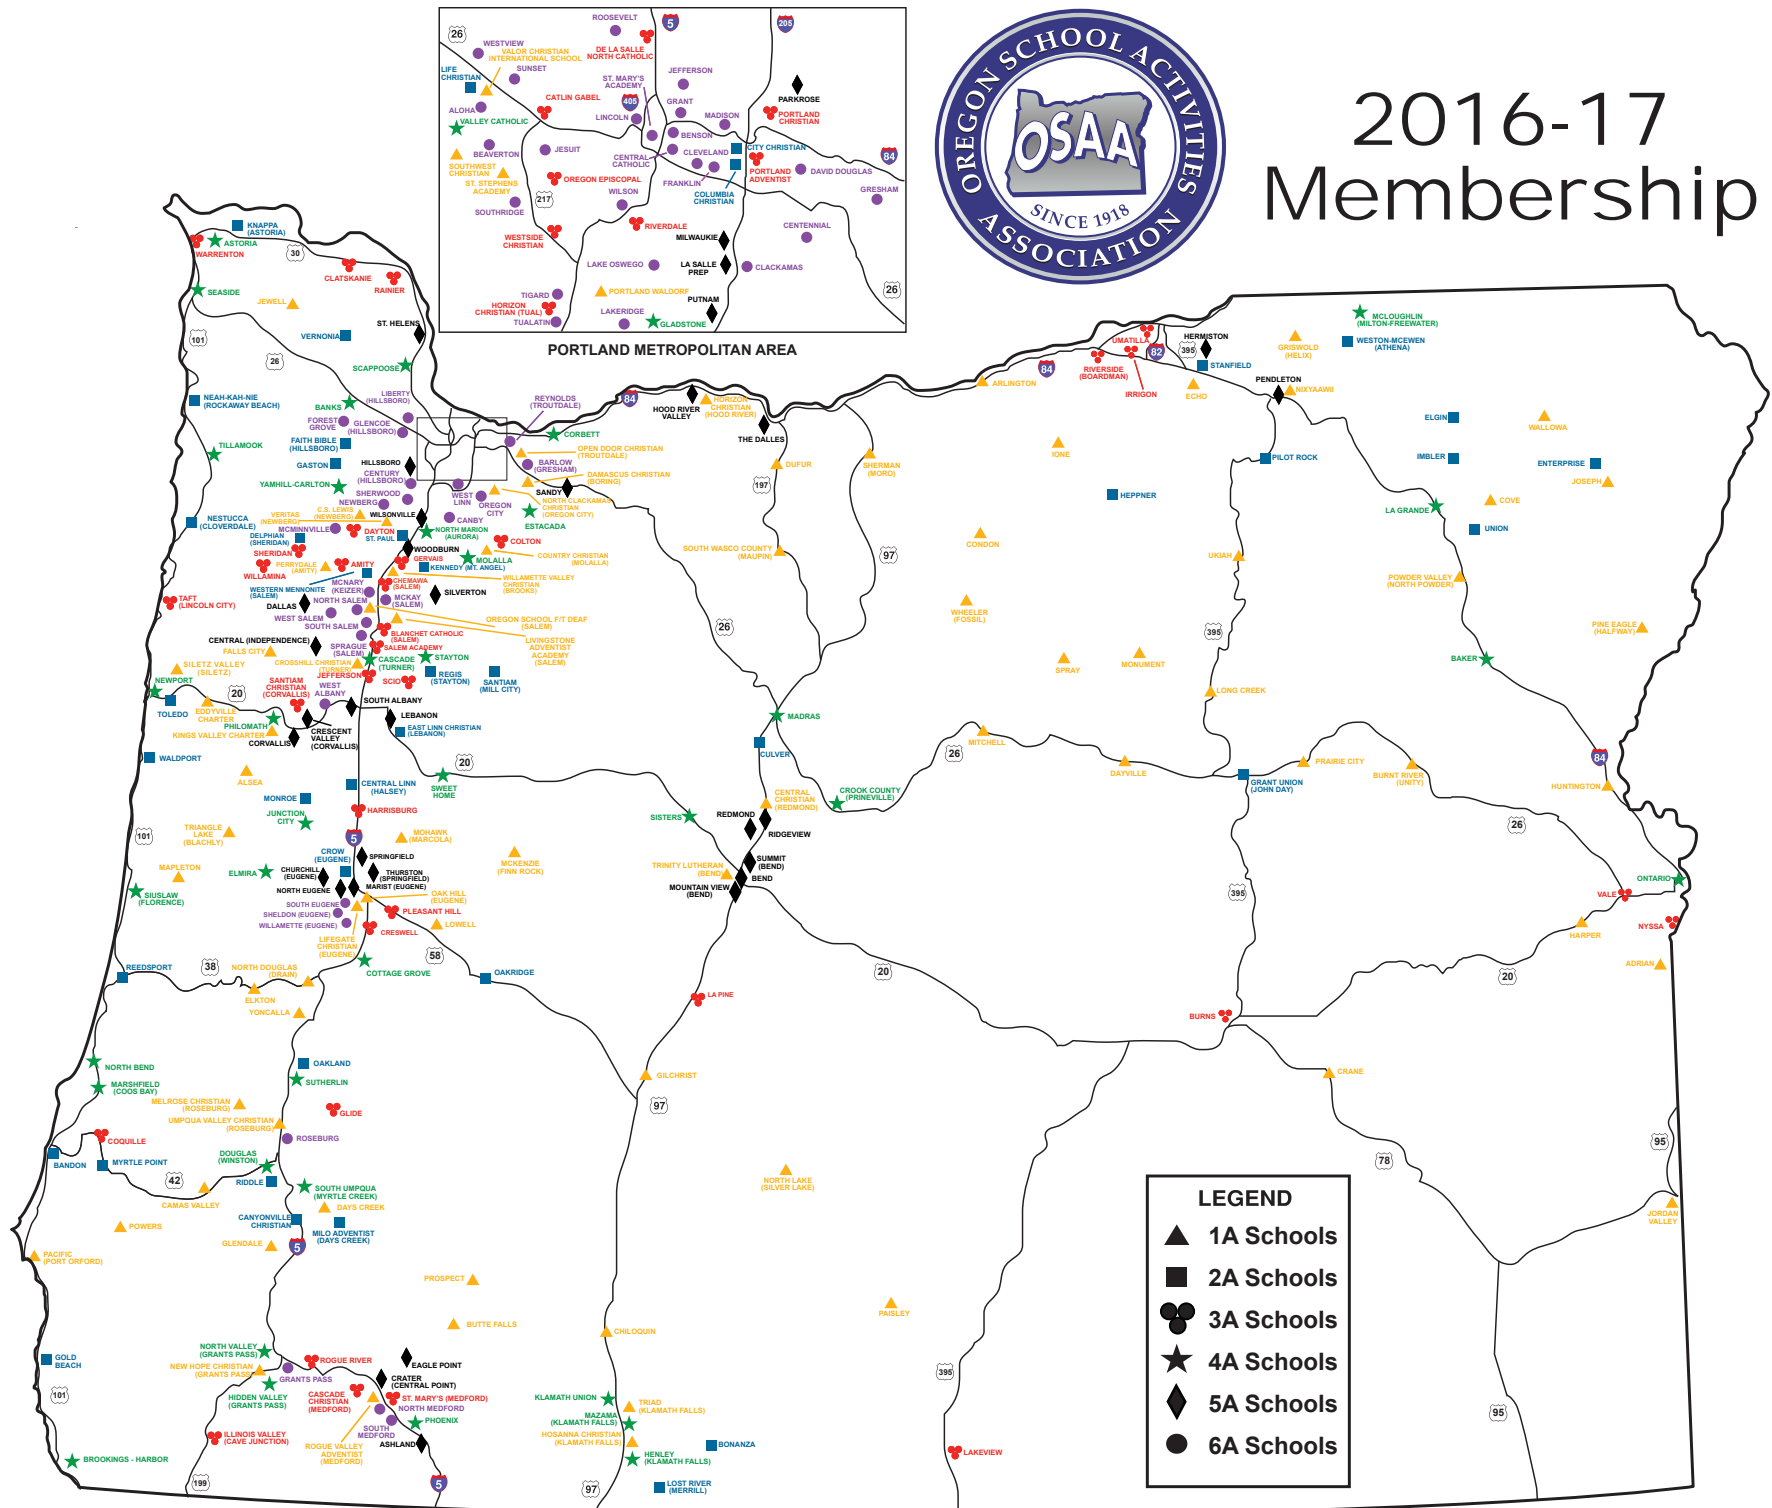

2016-17 Membership