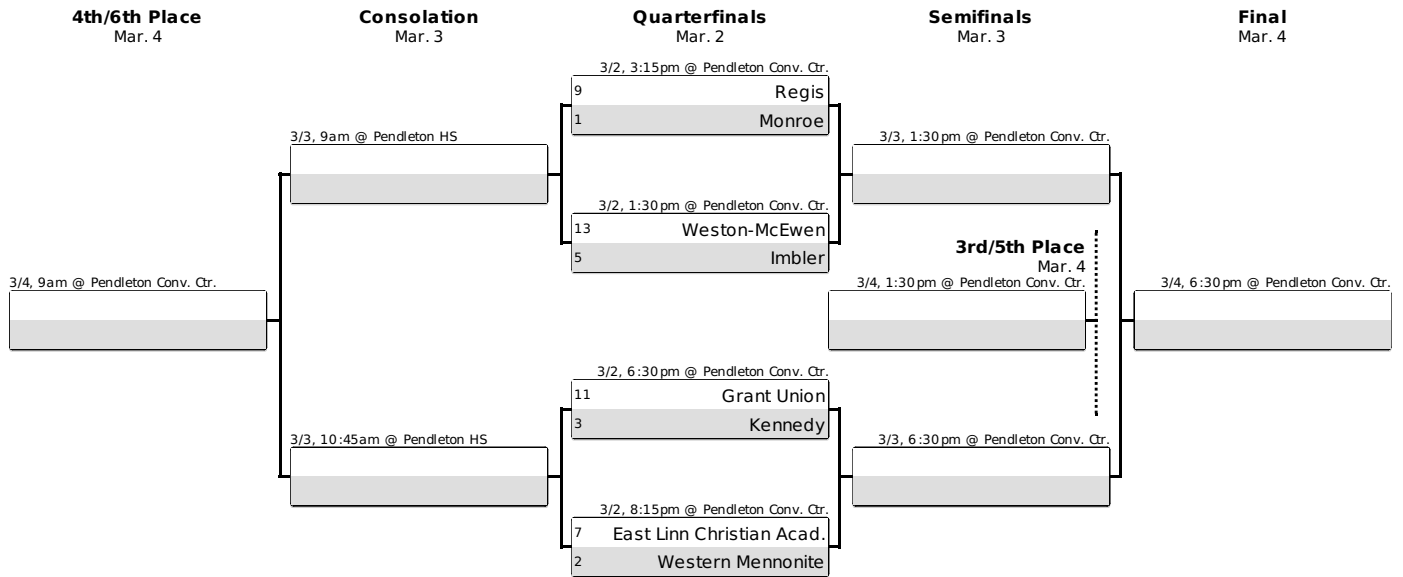

2017 OSAA / U.S. Bank / Les Schwab Tires 2A Girls Basketball State Championship

March 2-4, Pendleton Convention Center / Pendleton HS

Round 1 Feb. 25

2/25, 1pm	
16 Toledo 24	1 Monroe 53
2/25, 5pm	
9 Regis 71	8 Gold Beach 43

2/25, 1pm	
12 Lost River 39	5 Imbler 42
2/25, 3pm @ Forest Hills Lutheran	
13 Weston-McEwen 42	4 Faith Bible 29

Round 1 Feb. 25

2/25, 4pm	
21 Vernonia 14	40 Kennedy 3
2/25, 5pm	
49 Grant Union 11	42 Pilot Rock 6

2/25, 6pm	
39 Oakland 10	50 East Linn Christian... 7
2/25, 3:30pm	
38 City Christian 15	62 Western Mennonite 2

The better ranked team shall be the designated home team (bottom team in the matchup).